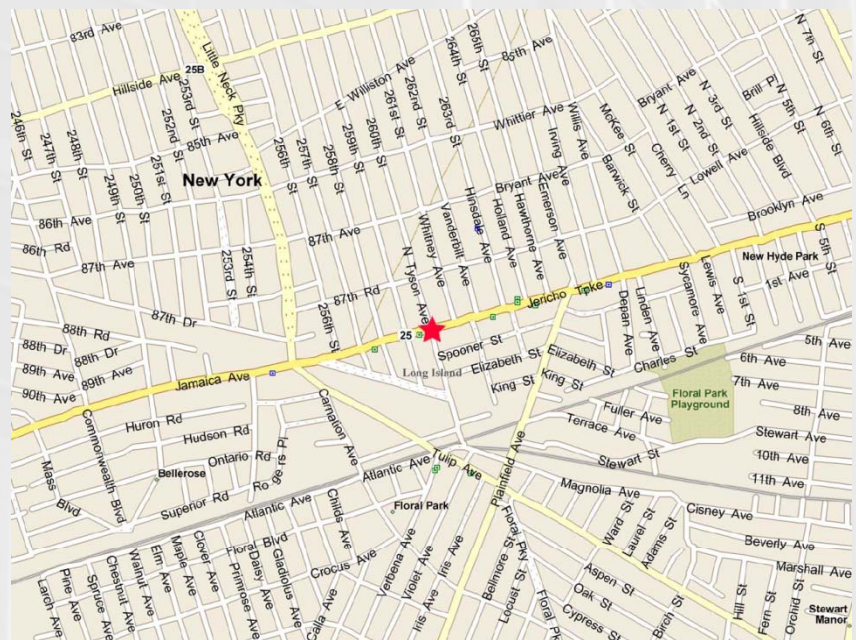

All information furnished is from sources deemed reliable. No representation or warranty is made as to the accuracy thereof and is submitted subject to errors, omissions, change of price, prior sales or lease, or withdrawal without notice, and any negligence on the part of the writer.